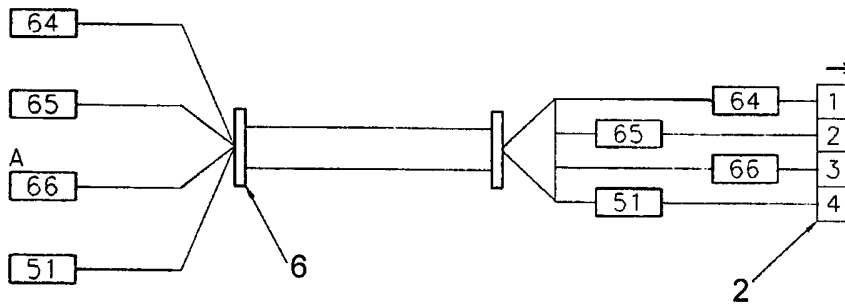

Manitowoc Cranes

TP A
WINDSHIELD
WIPER MOTOR

TP B
CONSOLE
HARNESS
CONNECTION

WIRE NO	COLOR	SAE SIZE	LENGTH TOT IN	TP	B/M ITEM NO	REMARKS	TP	B/M ITEM NO	REMARKS
51	WHITE	14	12	A	5	—	B	3	—
64	WHITE	14	10	A	4	—	B	3	—
65	WHITE	14	10	A	4	—	B	3	—
66A	WHITE	14	10	A	4	—	B	3	—